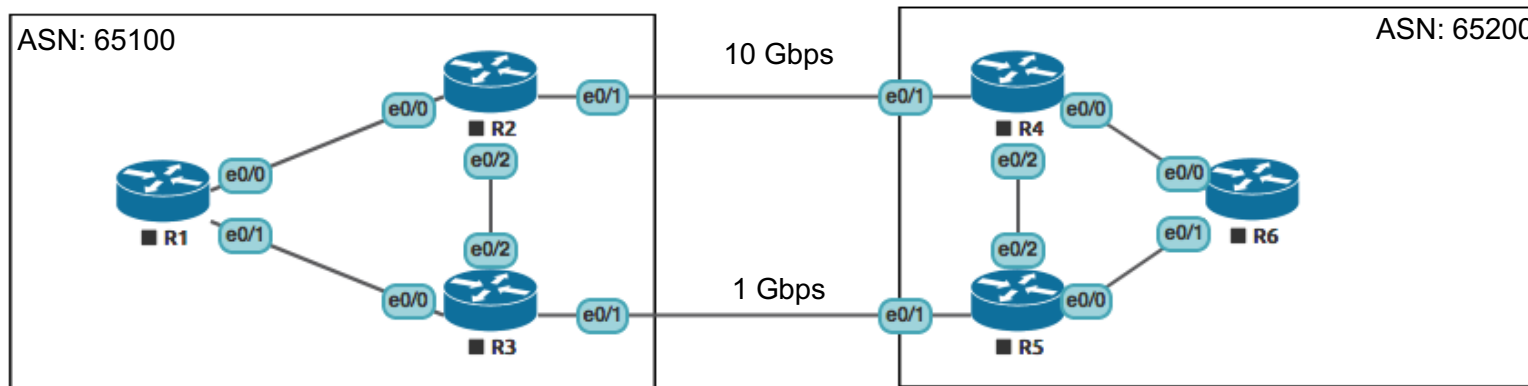

BGP labs for CCS

Matěj Grégr

igregr@fit.vutbr.cz

Topology

Address plan:

AS 65100:

- R1 - lo1: 2001:8888:8888::1/64,
aggr. prefix 2001:8888:8888::1/48
- 2001: 6510:6510::/48 for internal topology

AS 65200:

- R6 - lo1: 2001:face:b00c::1/64
aggr. prefix 2001:face:b00c::/48
- 2001: 6520:6520::/48 for internal topology`

Path manipulation

- Ensure that link between R2 – R4 will be used for outgoing traffic from AS 65100
 - set up route map matching lo1 prefixes

```
router bgp xxxx
neighbor xxxx route-map local_pref in
!
prefix list
!
route-map local_pref permit 10
match ip address 65
set local-preference 400
!
route-map local_pref permit 20
```